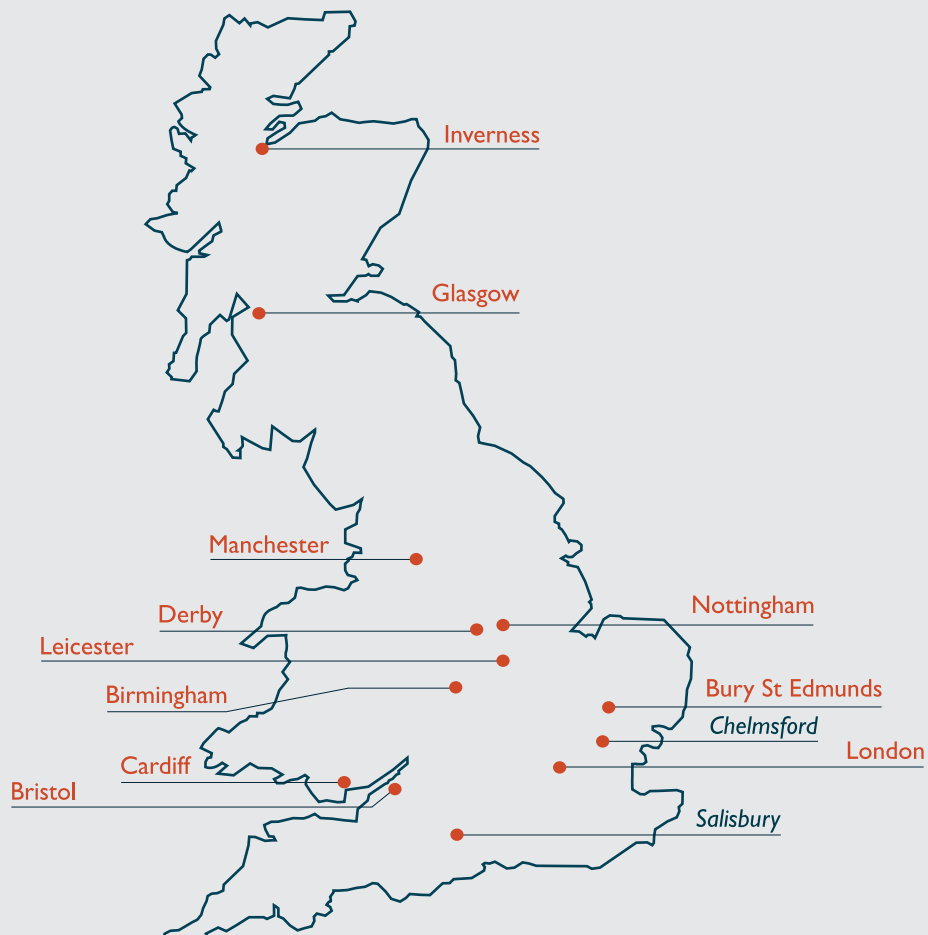

Our Offices and Locations

We are a national and expanding business, with office locations across the UK. Each office is multi-professional, enabling our Architects, Engineers, Project Managers, Surveyors and Specialist Consultants to work flexibly to meet our client's needs.

As well as our 11 UK offices shown in orange on the map below, we also have co-located teams in Chelmsford and Salisbury. These teams support specific clients in those areas, and work from the client's premises.

This document sets out some key information about each office, and the local amenities we've found are important to our staff.